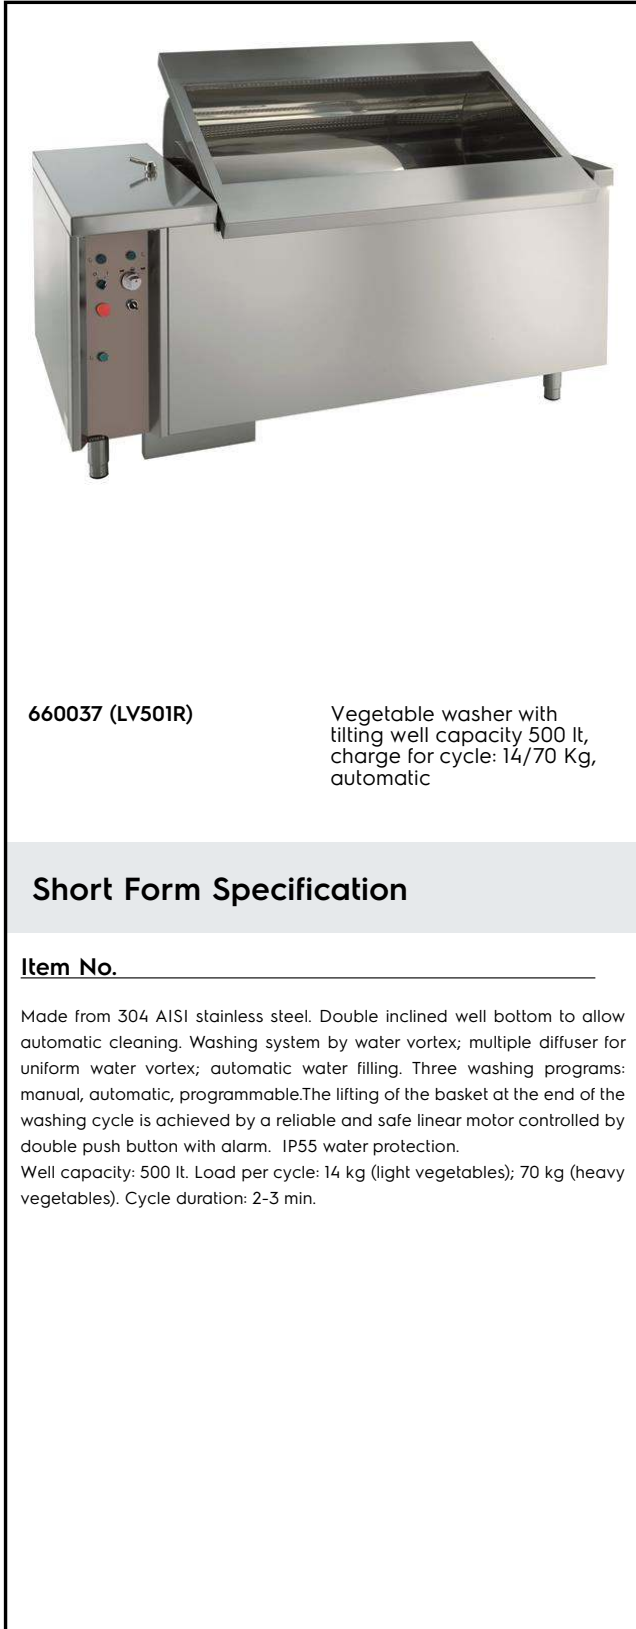

Vegetable Washer Tilting Basket Vegetable Washer 14/70kg - Automatic

ITEM # _____

MODEL # _____

NAME # _____

SIS # _____

AIA # _____

660037 (LV501R)

Vegetable washer with tilting well capacity 500 lt, charge for cycle: 14/70 Kg, automatic

Short Form Specification

Item No. _____

Made from 304 AISI stainless steel. Double inclined well bottom to allow automatic cleaning. Washing system by water vortex; multiple diffuser for uniform water vortex; automatic water filling. Three washing programs: manual, automatic, programmable. The lifting of the basket at the end of the washing cycle is achieved by a reliable and safe linear motor controlled by double push button with alarm. IP55 water protection.

Well capacity: 500 lt. Load per cycle: 14 kg (light vegetables); 70 kg (heavy vegetables). Cycle duration: 2-3 min.

Main Features

- Double inclined well bottom to allow automatic cleaning of the unit.
- Easy to remove perforated stainless steel filters.
- Washing well shaped to achieve an efficient water vortex.
- Basket lifting at the end of the cycle achieved by means of a linear motor controlled by a double push button with alarm.
- Three washing programs: manual, automatic.
- "Soft-action" manual ball valve regulates the wash water loading and pressure.
- Multiple diffuser to uniform water vortex and a solenoid valve to expedite water loading and drainage.
- Simple control panel with emergency stop and an acoustic alarm switch.
- Cycle duration of 2 to 3 minutes.
- Mounted on adjustable stainless steel legs.
- IP25 protection against water jets, solid objects and small animals (larger than 6 mm).

Key Information:

Usable well capacity: 500 lt
 Load per cycle - light vegetables: 14 kg
 Load per cycle - heavy vegetables: 70 kg
 External dimensions, Width: 1800 mm
 External dimensions, Depth: 1000 mm
 External dimensions, Height: 850 mm
 Shipping weight: 304 kg